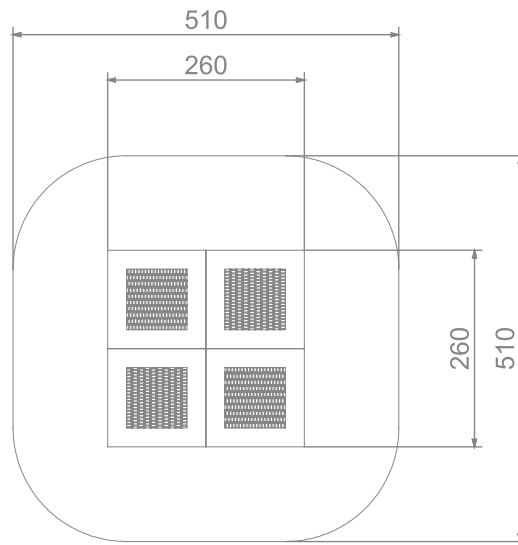

#### INFORMATION ABOUT THE PRODUCT

Dimensions	260 x 260 cm
Safety zone	510 x 510 cm
Safety zone area	17,4 m <sup>2</sup>
Overall height	0 cm
Free fall height	90 cm
Amount of users	1
Product complies with EN 1176-1:2017-12	YES
Availability of spare parts	YES
Age range	1-8

According to EN 1176-1:2017-12 norm, the product requires applying a safety surface according to the product's free fall height.

SCALE 1:100

MATERIALS:

NON-SLIP LAMPS BUILT OF  
POLYAMIDE

JOINING 6 MM SLATS  
STAINLESS ROPE  
CORROSION-RESISTANT